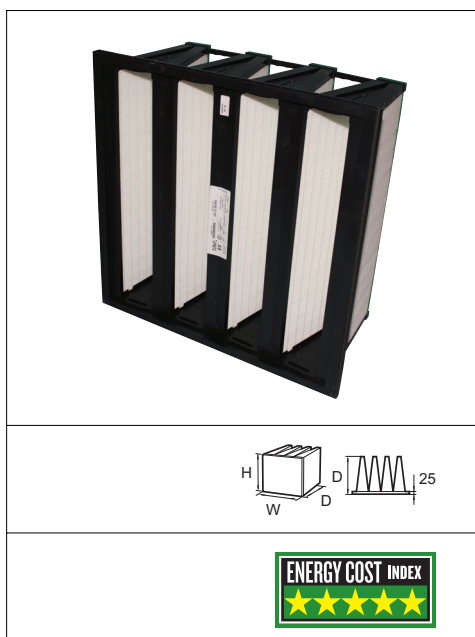

Rigid Filters

Durafil® ES²

Advantages

- Durafil ES² is second generation with improved performance resulting in the Lowest Life-Cycle Cost (LCC) filter available
- Longest lasting high efficiency filter
- Fine fiber ensures that filter will maintain its efficiency throughout its life in the system
- Lowest initial pressure drop of any ASHRAE grade high efficiency air filter

Description: High capacity, high efficiency, V-style air filter in an all plastic enclosing frame.

Typical applications: Built-up filter banks, rooftops, split systems, free-standing units, package systems and air handlers.

Efficiency: MERV 11, MERV 13, MERV 14, MERV 16 and MERV-A of 11, 13, 14 and 16 respectively.

Media: Microfine glass media in a minipleat design formed into multiple V-bank media packs.

Recommended final pressure drop: 1.50" w.g. when operated at 500 fpm. System design may dictate alternative changeout point.

Temperature: Maximum continuous operating temperature of 175° F (79° C).

Ratings: ECI value of five stars, UL 900.

See Literature 1515 for more details.

Part Number	Model Number	MERV & MERV-A	Nominal Size (H x W x D inches)	Actual Size (H x W x D inches)	Rated Airflow (cfm)	Initial Resistance (inches w.g.)	Media Area (sq. ft.)
855080-014	DU4V-ES-2424-MV16	MERV 16	24 x 24 x 12	23.38 x 23.38 x 12.38	2000	0.60	200
855080-030	DU4V-ES-2024-MV16	MERV 16	20 x 24 x 12	19.38 x 23.38 x 12.38	1500	0.60	160
855080-021	DU4V-ES-1224-MV16	MERV 16	12 x 24 x 12	11.38 x 23.38 x 12.38	1000	0.60	100
855080-188	DU4V-ES-2020-MV16	MERV 16	20 x 20 x 12	19.38 x 19.38 x 12.38	1250	0.80	125
855080-009	DU4V-ES-2424-MV14	MERV 14	24 x 24 x 12	23.38 x 23.38 x 12.38	2000	0.27	200
855080-006	DU4V-ES-2024-MV14	MERV 14	20 x 24 x 12	19.38 x 23.38 x 12.38	1500	0.27	160
855080-003	DU4V-ES-1224-MV14	MERV 14	12 x 24 x 12	11.38 x 23.38 x 12.38	1000	0.27	100
855080-065	DU4V-ES-2020-MV14	MERV 14	20 x 20 x 12	19.38 x 19.38 x 12.38	1250	0.33	125
855080-008	DU4V-ES-2424-MV13	MERV 13	24 x 24 x 12	23.38 x 23.38 x 12.38	2000	0.25	200
855080-005	DU4V-ES-2024-MV13	MERV 13	20 x 24 x 12	19.38 x 23.38 x 12.38	1500	0.25	160
855080-002	DU4V-ES-1224-MV13	MERV 13	12 x 24 x 12	11.38 x 23.38 x 12.38	1000	0.25	100
855080-066	DU4V-ES-2020-MV13	MERV 13	20 x 20 x 12	19.38 x 19.38 x 12.38	1250	0.32	125
855080-007	DU4V-ES-2424-MV11	MERV 11	24 x 24 x 12	23.38 x 23.38 x 12.38	2000	0.21	200
855080-004	DU4V-ES-2024-MV11	MERV 11	20 x 24 x 12	19.38 x 23.38 x 12.38	1500	0.21	160
855080-001	DU4V-ES-1224-MV11	MERV 11	12 x 24 x 12	11.38 x 23.38 x 12.38	1000	0.21	100
855080-063	DU4V-ES-2020-MV11	MERV 11	20 x 20 x 12	19.38 x 19.38 x 12.38	1250	0.27	125

As part of our program for continuous improvement, Camfil reserves the right to change specifications without notice. 2016-07-29